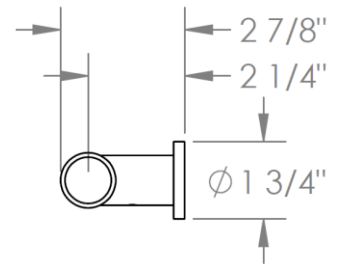

GB7_
 Wall Mounted Shower Grab Bar
 Urbane Collection

MODEL NO.	DIMENSION L	DIMENSION OA
GB71	12"	15 3/4"
GB72	16"	19 3/4"
GB73	18"	21 3/4"
GB74	24"	27 3/4"
GB75	32"	35 3/4"

GB7_

Wall Mounted Shower Grab Bar
Urbane Collection

MODEL NO.	DIMENSION L	DIMENSION OA
GB76	36"	39 3/4"
GB77	42"	45 3/4"
GB78	48"	51 3/4"