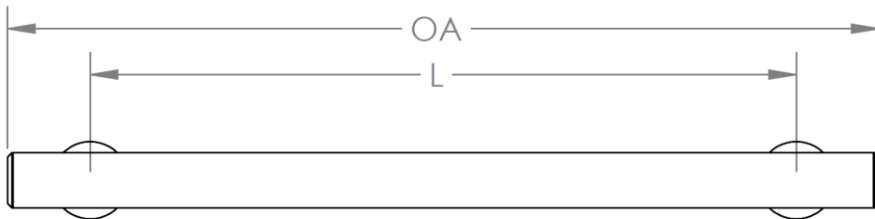

GB7_
 Wall Mounted Shower Grab Bar
 Urbane Collection

MODEL NO.	DIMENSION L	DIMENSION OA
GB71	12"	15 3/4"
GB72	16"	19 3/4"
GB73	18"	21 3/4"
GB74	24"	27 3/4"
GB75	32"	35 3/4"

GB7_

Wall Mounted Shower Grab Bar
Urbane Collection

MODEL NO.	DIMENSION L	DIMENSION OA
GB76	36"	39 3/4"
GB77	42"	45 3/4"
GB78	48"	51 3/4"